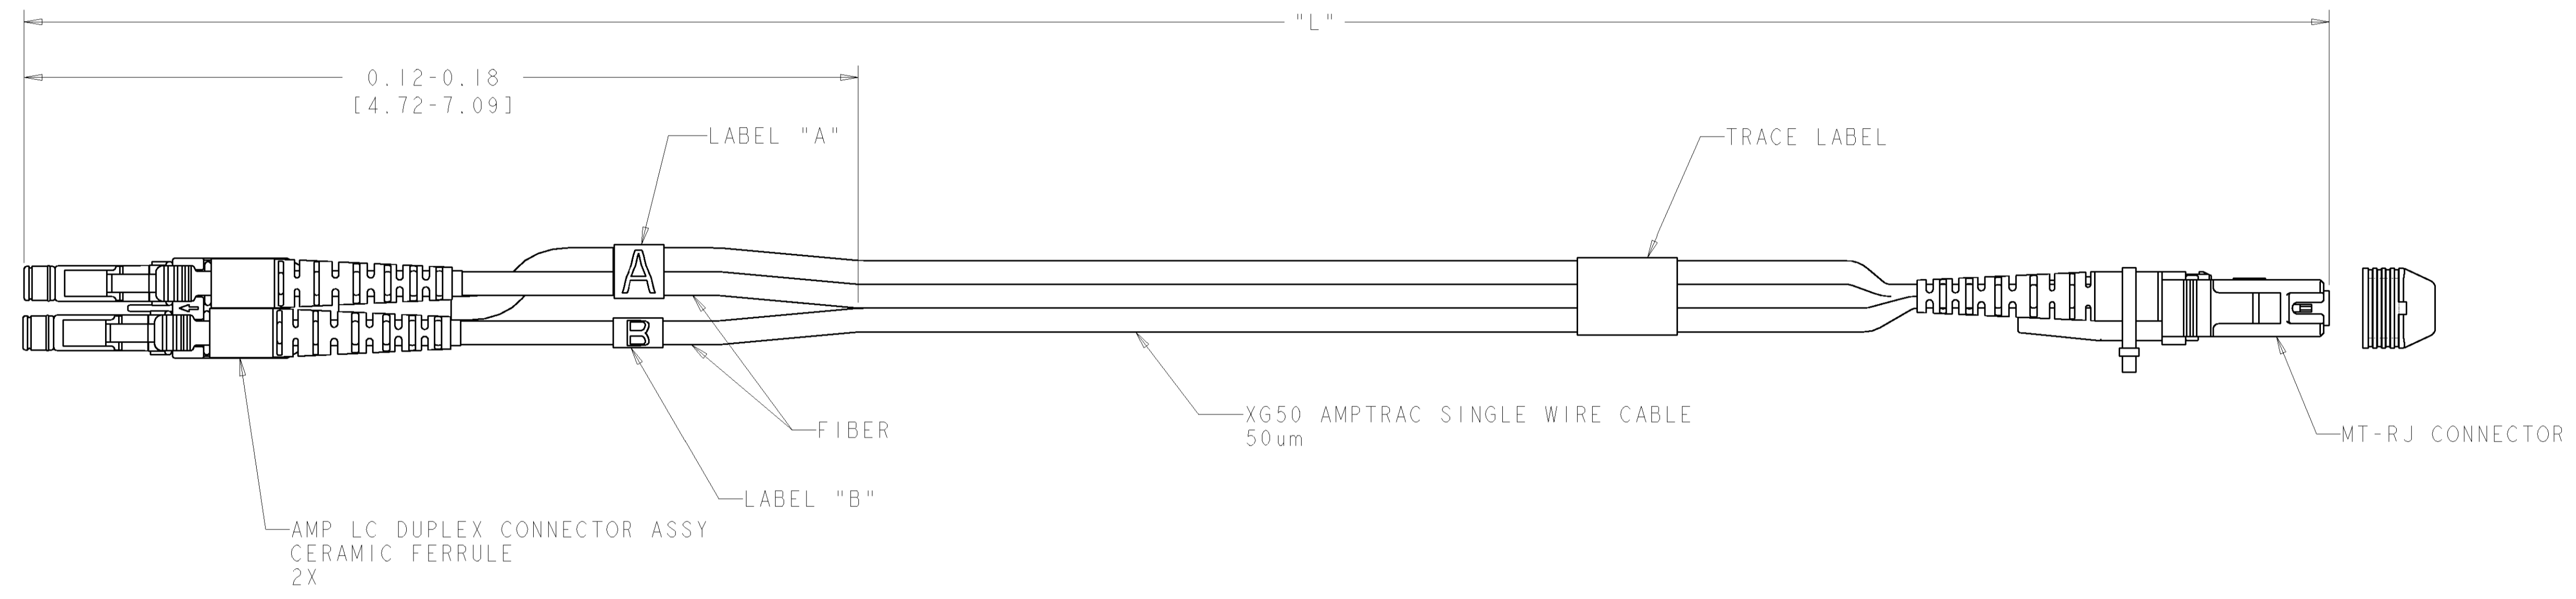

CONNECTOR LOSS (dB)	"L" METERS [INCHES]	PART NUMBER
.52	10.0±.15 [393.7±6]	1-1435793-0
.52	7.0±0.08 [275.6±3]	1435793-7
.51	5.0±.08 [196.9±3]	1435793-5
.50	3.0±.05 [118.1±2.0]	1435793-3
.50	2.0±.05 [78.7±2.0]	1435793-2
.50	1.0±.05 [39.4±2.0]	1435793-1

LOC	DIST	REVISIONS					
HM	00	P	LTR	DESCRIPTION	DATE	DWN	APVD
		A		ECR-05-002641	31MAY2005	JM	MD

FIBER COLOR	LC POSITION	MT-RJ POSITION
WHITE	A	B
BLUE	B	A

VIEW A-A

SCALE 1:1

⚠ DIMENSIONS IN [] ARE IN INCHES.
 ⚠ MAXIMUM CONNECTOR LOSS IS EQUAL TO .50 dB PLUS CABLE ATTENUATION.

DIMENSIONS: METERS TOLERANCES UNLESS OTHERWISE SPECIFIED: 0 PLC ± 1 PLC ± 2 PLC ± 3 PLC ± 4 PLC ± ANGLES ± MATERIAL - FINISH -		DWN J MCNEAL 31MAY2005 CHK L SMITH 31MAY2005 APVD M DELPHIAS 31MAY2005 PRODUCT SPEC APPLICATION SPEC WEIGHT - CUSTOMER DRAWING		tyco Tyco Electronics Electronics Harrisburg, PA 17105-3608 NAME CABLE ASSY FIBER OPTIC AMPTRAC MT-RJ TO LC DUPLEX, XG 50um, MM SIZE CAGE CODE DRAWING NO. RESTRICTED TO A 100779 C-1435793 - SCALE 2:1 SHEET 1 OF 1 REV A	
---	--	--	--	---	--